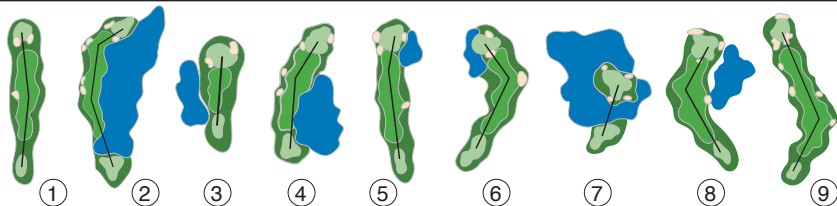

Twin Rivers Golf Club

2100 Ekana Drive
Oviedo, Florida 32765
407-366-1211

www.twinrivergolfclub.com